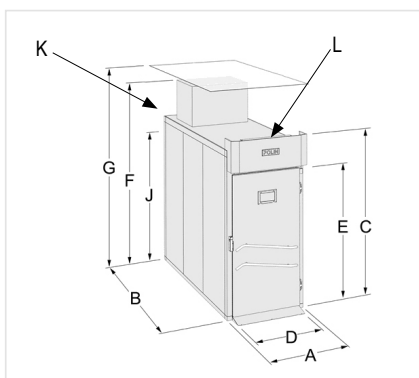

# RETARDER PROVER CABINETS FRIGOCELLA CLASSIC PRO S18

(C) 2620 mm - (F) 3100 mm - (G) 3150 mm

**TECHNICAL SPECIFICATIONS FOR INSTALLATION**

MINIMUM WIDTH = A + 50 mm / MINIMUM DEPTH = B + 100 mm  
MINIMUM HEIGHT FOR INSTALLATION = PLEASE SEE BOTTOM OF THE DRAWING

K = PLACEMENT OF THE WATER OUTLET AND INLET DUCTS

**WATER INLET**

HEIGHT: 250 cm

SECTION: 3/4 SIMILAR TO WASHING MACHINE (THE CABINET IS SUPPLIED WITH WASHING MACHINE WATER SUPPLY HOSE)

**WATER OUTLET**

HEIGHT: 30 < 190 cm MAXIMUM